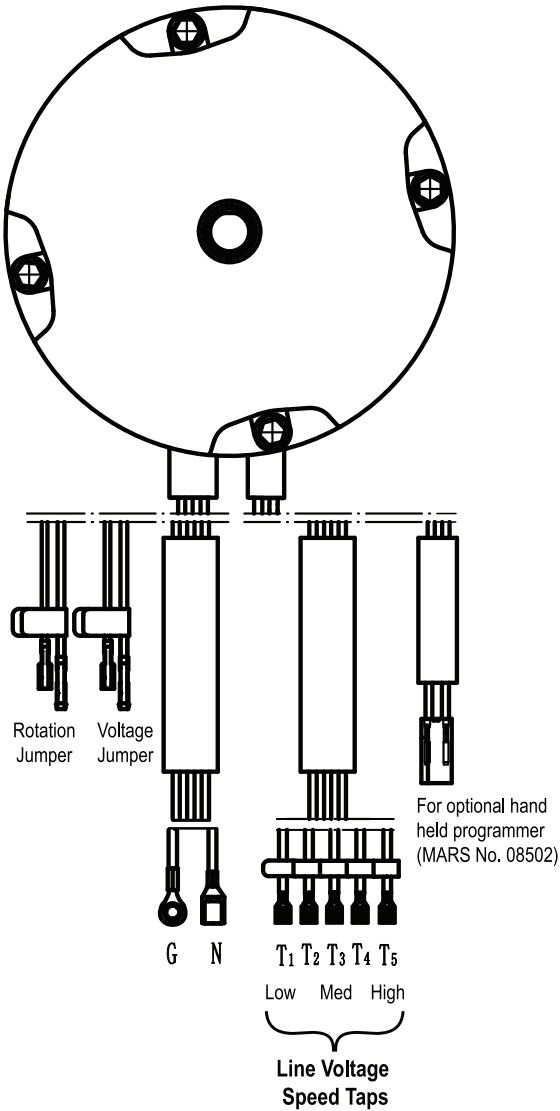

AZURE[®]

Wiring Diagram For MARS No. 10867

WARNING!

To prevent electric shock, personal injury, or death, turn off the electric power at the disconnect or main service panel prior to making any electrical connections.

The installation of this motor must comply with all local codes and the NEC, article 430.